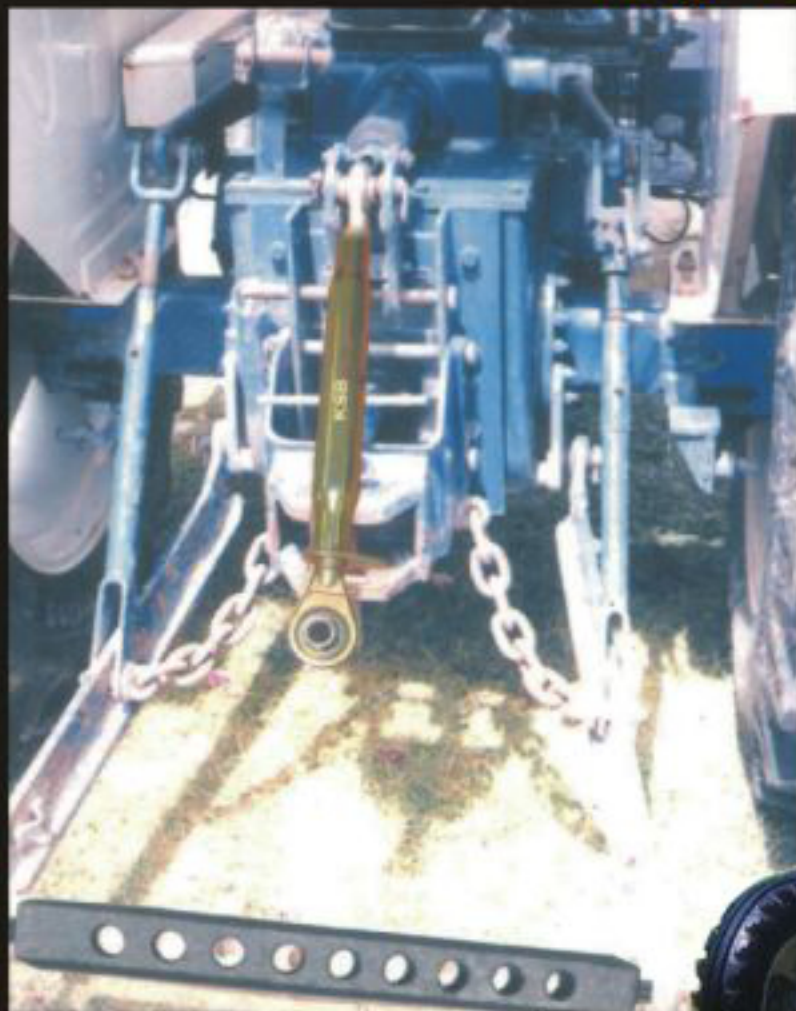

AGRICULTURE PRODUCTS NEWS

Kartar

Engineering Works (Regd.)

Sply. Top Link Assembly

O.E. & Ordinary (Export Quality Also),

Lower Link Flat, Red Hitch in
& Pins for all Tractors

Lower Link End O.E. & Top
Link Weld on End